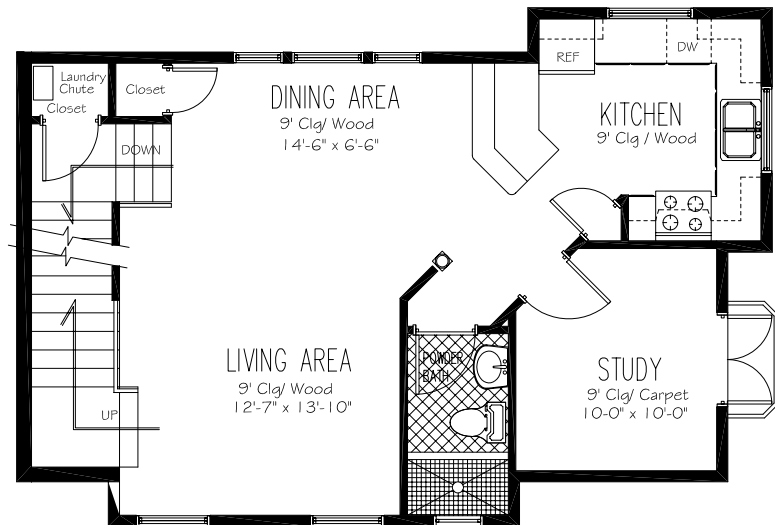

THIRD FLOOR

Living Area 682 Sq. Feet
 Unit #2 652 Sq. Feet
 Unit #5 647 Sq. Feet

SECOND FLOOR

Living Area 682 Sq. Feet
 Unit #2 652 Sq. Feet
 Unit #5 647 Sq. Feet

Total Living Areas
 Unit #'s 1,3,4 & 6 = 1,564 Sq. Feet
 Unit #2 1,504 Sq. Feet
 Unit #5 1,494 Sq. Feet

FIRST FLOOR

Living Area 200 Sq. Feet
 Garage 406 Sq. Feet

*