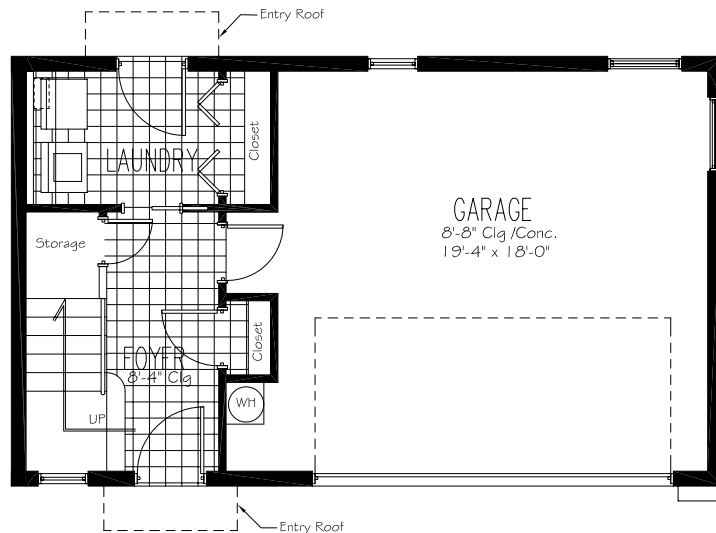

THIRD FLOOR

Living Area 682 Sq. Feet
 Unit #2 652 Sq. Feet
 Unit #5 647 Sq. Feet

SECOND FLOOR

Living Area 682 Sq. Feet
 Unit #2 652 Sq. Feet
 Unit #5 647 Sq. Feet

Total Living Areas
 Unit #'s 1,3,4 & 6 = 1,564 Sq. Feet
 Unit #2 1,504 Sq. Feet
 Unit #5 1,494 Sq. Feet

FIRST FLOOR

Living Area 200 Sq. Feet
 Garage 406 Sq. Feet

*