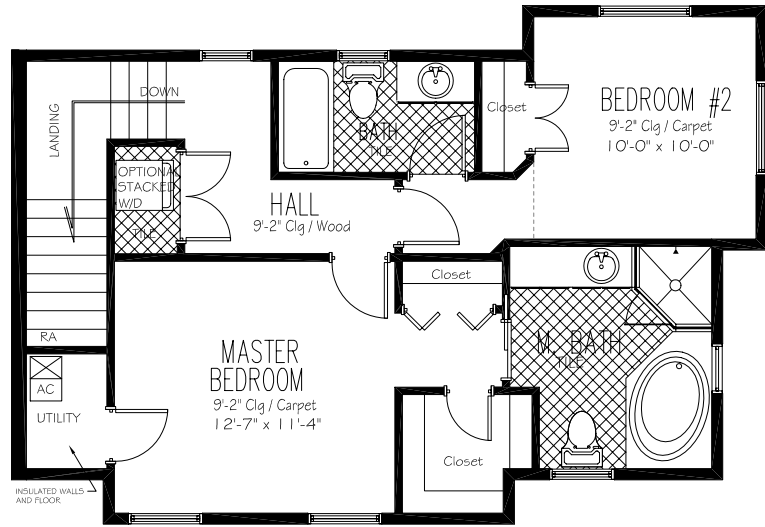

THIRD FLOOR

Living Area 682 Sq. Feet
 Unit #2 652 Sq. Feet
 Unit #5 647 Sq. Feet

SECOND FLOOR

Living Area 682 Sq. Feet
 Unit #2 652 Sq. Feet
 Unit #5 647 Sq. Feet

Total Living Areas
 Unit #'s 1,3,4 & 6 = 1,564 Sq. Feet
 Unit #2 1,504 Sq. Feet
 Unit #5 1,494 Sq. Feet

FIRST FLOOR

Living Area 200 Sq. Feet
 Garage 406 Sq. Feet

*